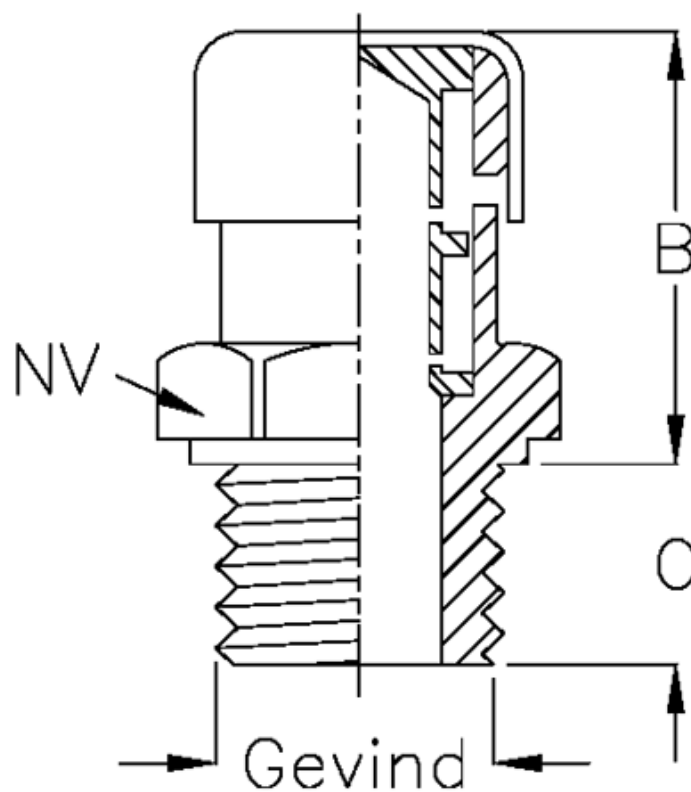

Data Sheet

Article number: 21301894

Description: Breather plug w/labyrinth
Type 30A G 1 1/4

Measures

B = 38

C = 15

NV = 50

Thread = 1 1/4 GAS